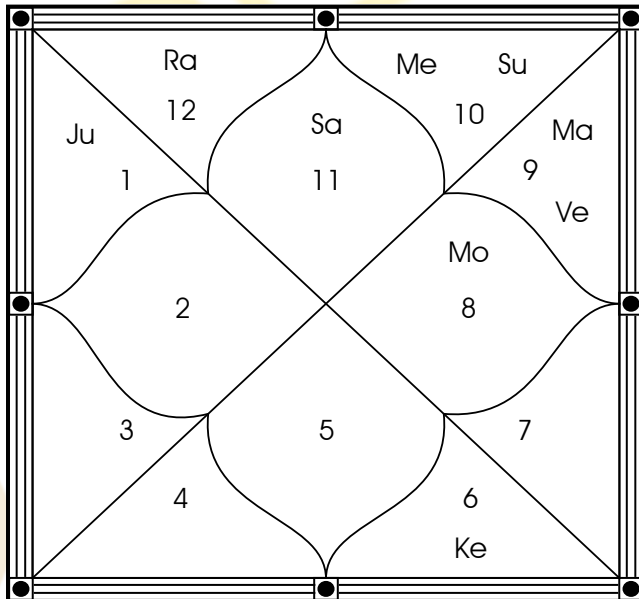

**A - Excellent**

**B - Good**  
+ - Extra Good

**C - Fair**  
- - Less Good

**D - Fair**

Horoscope of the Best Time of the Day

Good Time for Muhurtha