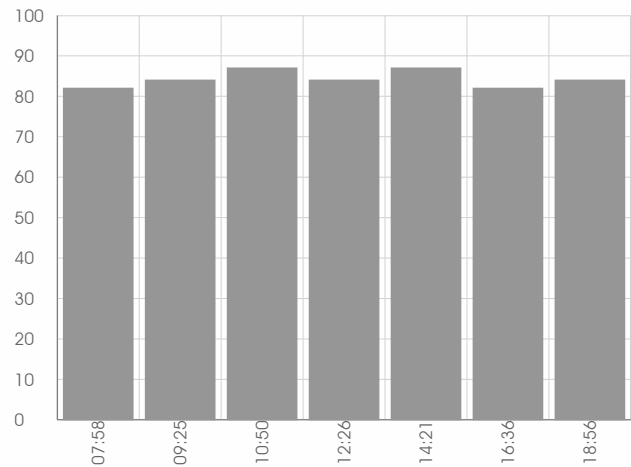

**A - Excellent**

**B - Good**  
**+ - Extra Good**

**C - Fair**  
**-- Less Good**

**D - Fair**

Horoscope of the Best Time of the Day

Good Time for Muhurtha