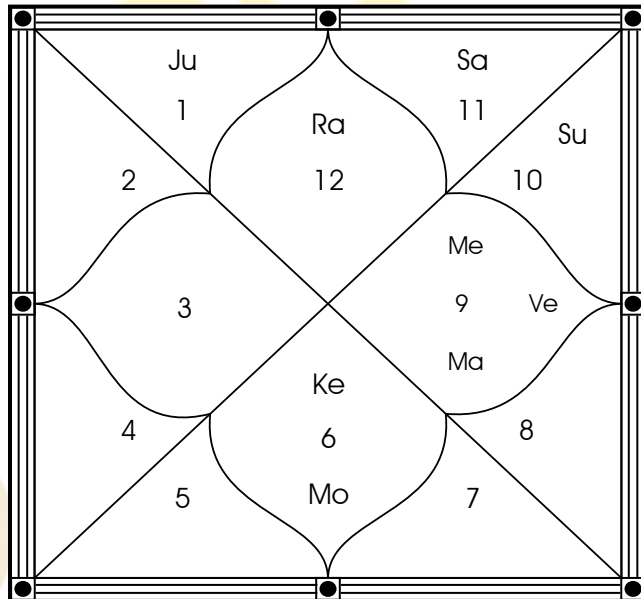

Auspicious Times

Good Time for Muhurtha : 31/01/2024

Tithi-Mah-Paksh : 5-Magha-Krishna

Lagna	Time From	Time To	Tithi	Rasi	Nak	Grade	Rekhaye	Ishta Grah	Bala	Daan Planet
Cap	07:10	07:58	5	Vir	Has	A	9-1111111011	2	4	Su
Aqu	07:58	09:25	5	Vir	Has	A	9-1111111011	5	10	Mo,Sa
Pis	09:25	10:50	5	Vir	Has	A	9-1111111011	4	10	Mo, Ma, Sa, Ra, Ke
Ari	10:50	11:36	5	Vir	Has	A	9-1111111011	5	10	Mo
Tau	12:26	14:21	6	Vir	Has	A	9-1111111011	1	2	Ma, Me, Ve
Gem	14:21	16:36	6	Vir	Has	A	9-1111111011	3	8	Ma, Me, Ve
Can	16:36	18:56	6	Vir	Has	A	9-1111111011	6	14	Su, Ve

A - Excellent

B - Good
+ - Extra Good

C - Fair
- - Less Good

D - Fair

Horoscope of the Best Time of the Day