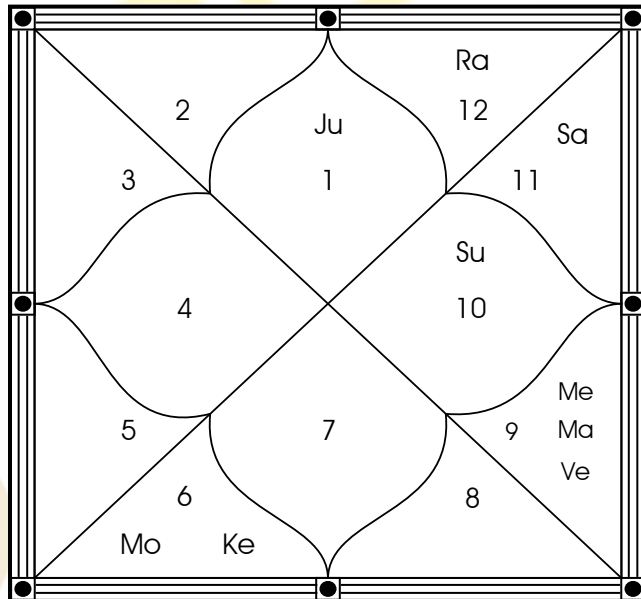

Auspicious Times

Good Time for Muhurtha : 01/02/2024

Tithi-Mah-Paksh : 6-Magha-Krishna

Lagna	Time From	Time To	Tithi	Rasi	Nak	Grade	Rekhaye	Ishta Grah	Bala	Daan Planet
Cap	07:10	07:54	6	Vir	Chi	A-	8-110Ke10Ra11111	2	4	Su
Aqu	07:54	09:21	6	Vir	Chi	A-	8-110Ke10Ra11111	5	10	Mo,Sa
Pis	09:21	10:46	6	Vir	Chi	A	8-110Ke10Ra11111	4	10	Mo, Ma, Sa, Ra, Ke
Ari	10:46	12:22	6	Vir	Chi	A	8-110Ke10Ra11111	5	10	Mo
Tau	12:22	12:27	6	Vir	Chi	A	8-110Ke10Ra11111	1	2	Ma, Me, Ve

A - Excellent

B - Good
+ - Extra Good

C - Fair
- - Less Good

D - Fair

Horoscope of the Best Time of the Day