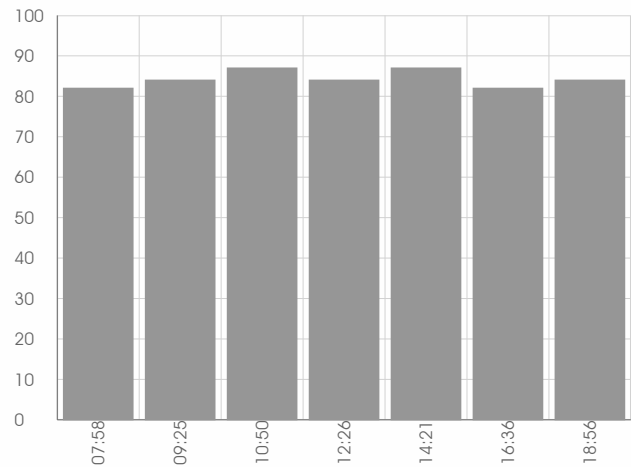

A - Excellent

B - Good  
+ - Extra Good

C - Fair  
- - Less Good

D - Fair

Horoscope of the Best Time of the Day

Good Time for Muhurtha