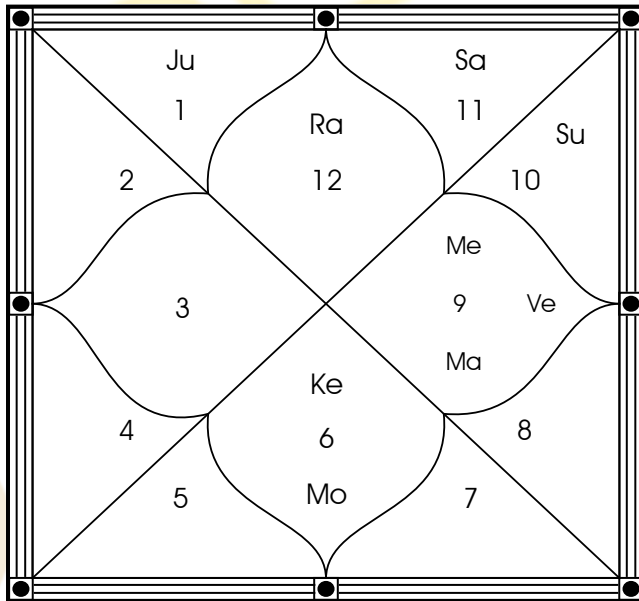

**A - Excellent**

**B - Good**  
**+ - Extra Good**

**C - Fair**  
**-- Less Good**

**D - Fair**

Horoscope of the Best Time of the Day

Good Time for Muhurtha