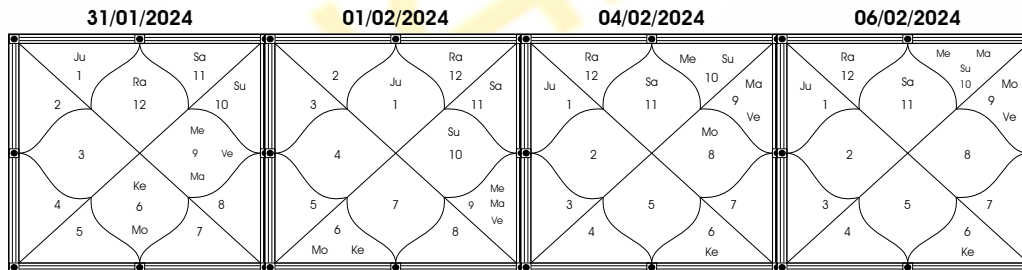

Auspicious Dates

Auspicious Date	Auspicious Time	Day	Grade	Lagna	Rasi	Nakshatra
31/01/2024	09:25 - 10:50	Wed	A	Pis	Vir	Has
01/02/2024	10:46 - 12:22	Thu	A	Ari	Vir	Chi
04/02/2024	07:42 - 09:10	Sun	A	Aqu	Sco	Vis
06/02/2024	08:23 - 09:02	Tue	A	Aqu	Sco	Jye

Good Time for Muhurtha