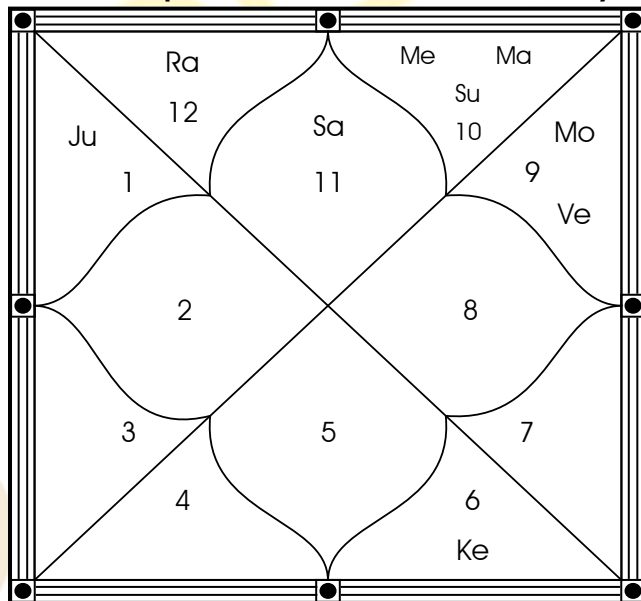

**A - Excellent**

**B - Good**  
+ - Extra Good

**C - Fair**  
- - Less Good

**D - Fair**

Horoscope of the Best Time of the Day

Good Time for Muhurtha